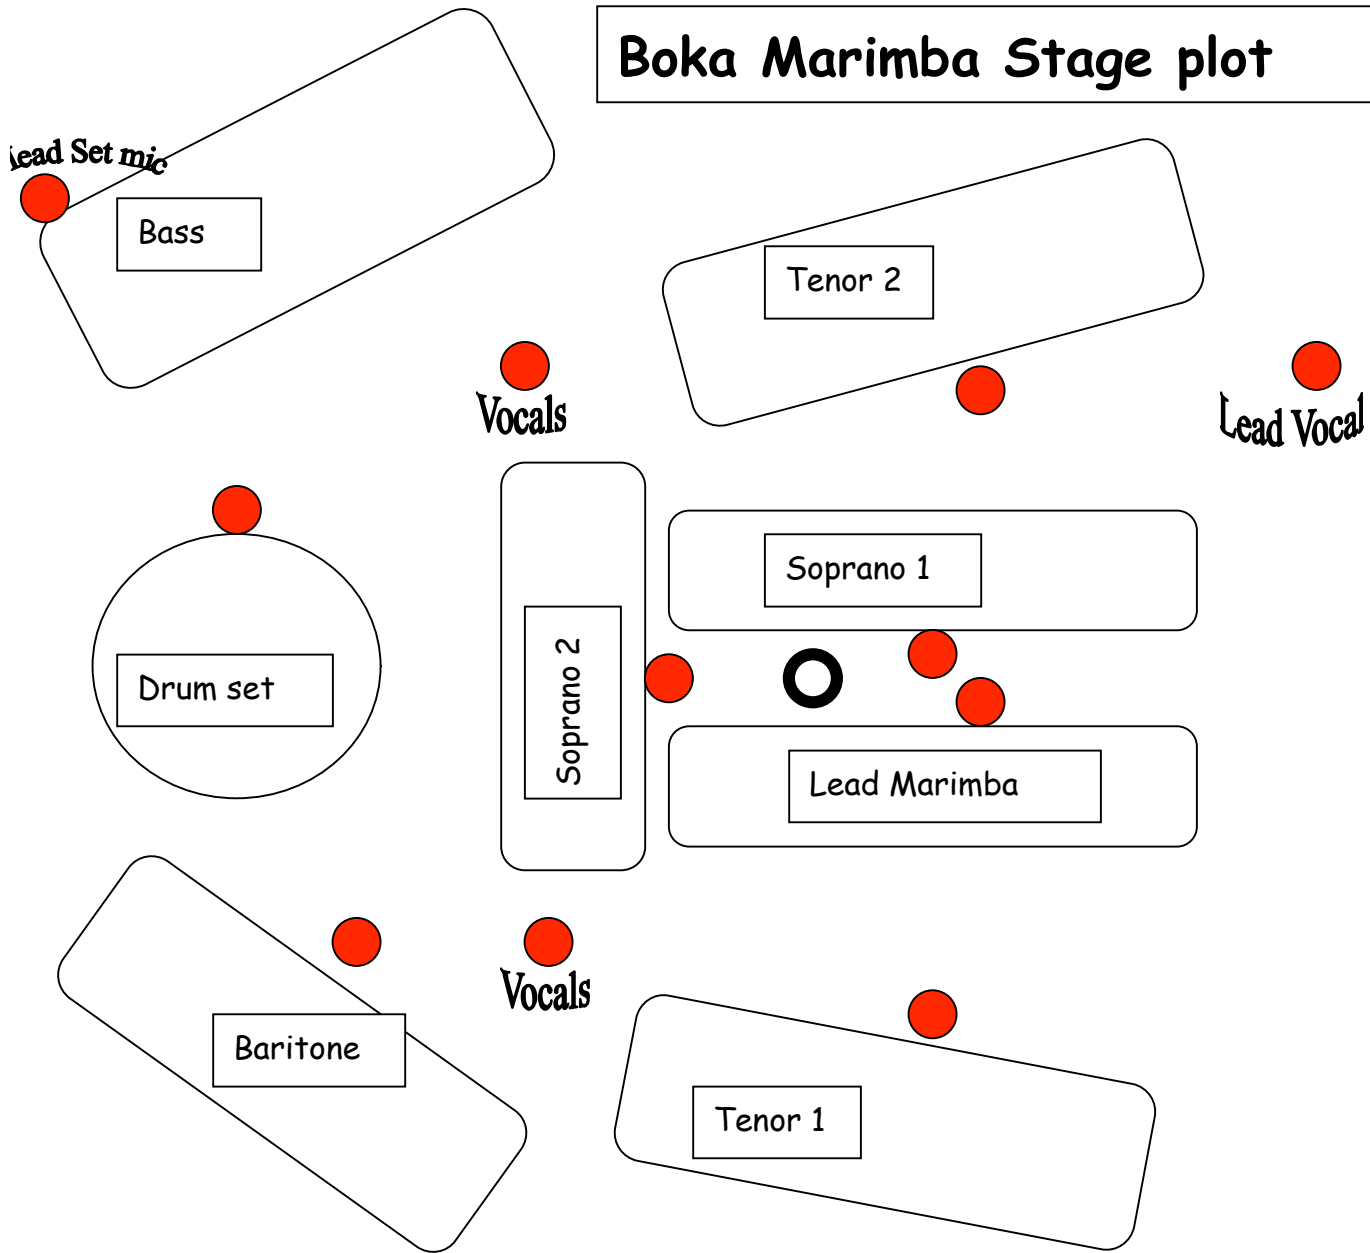

# Boka Marimba Stage plot

S  
T  
A  
G  
E  
  
F  
R  
O  
N  
T

We provide head set mic. It needs phantom power.

If extra mics are available for instruments use them at your discretion. Emphasize mid-range on sopranos and tenors and full range on bass and baritone.

 Vocal mic

  $\frac{1}{4}$ " Cord for mbira pickup