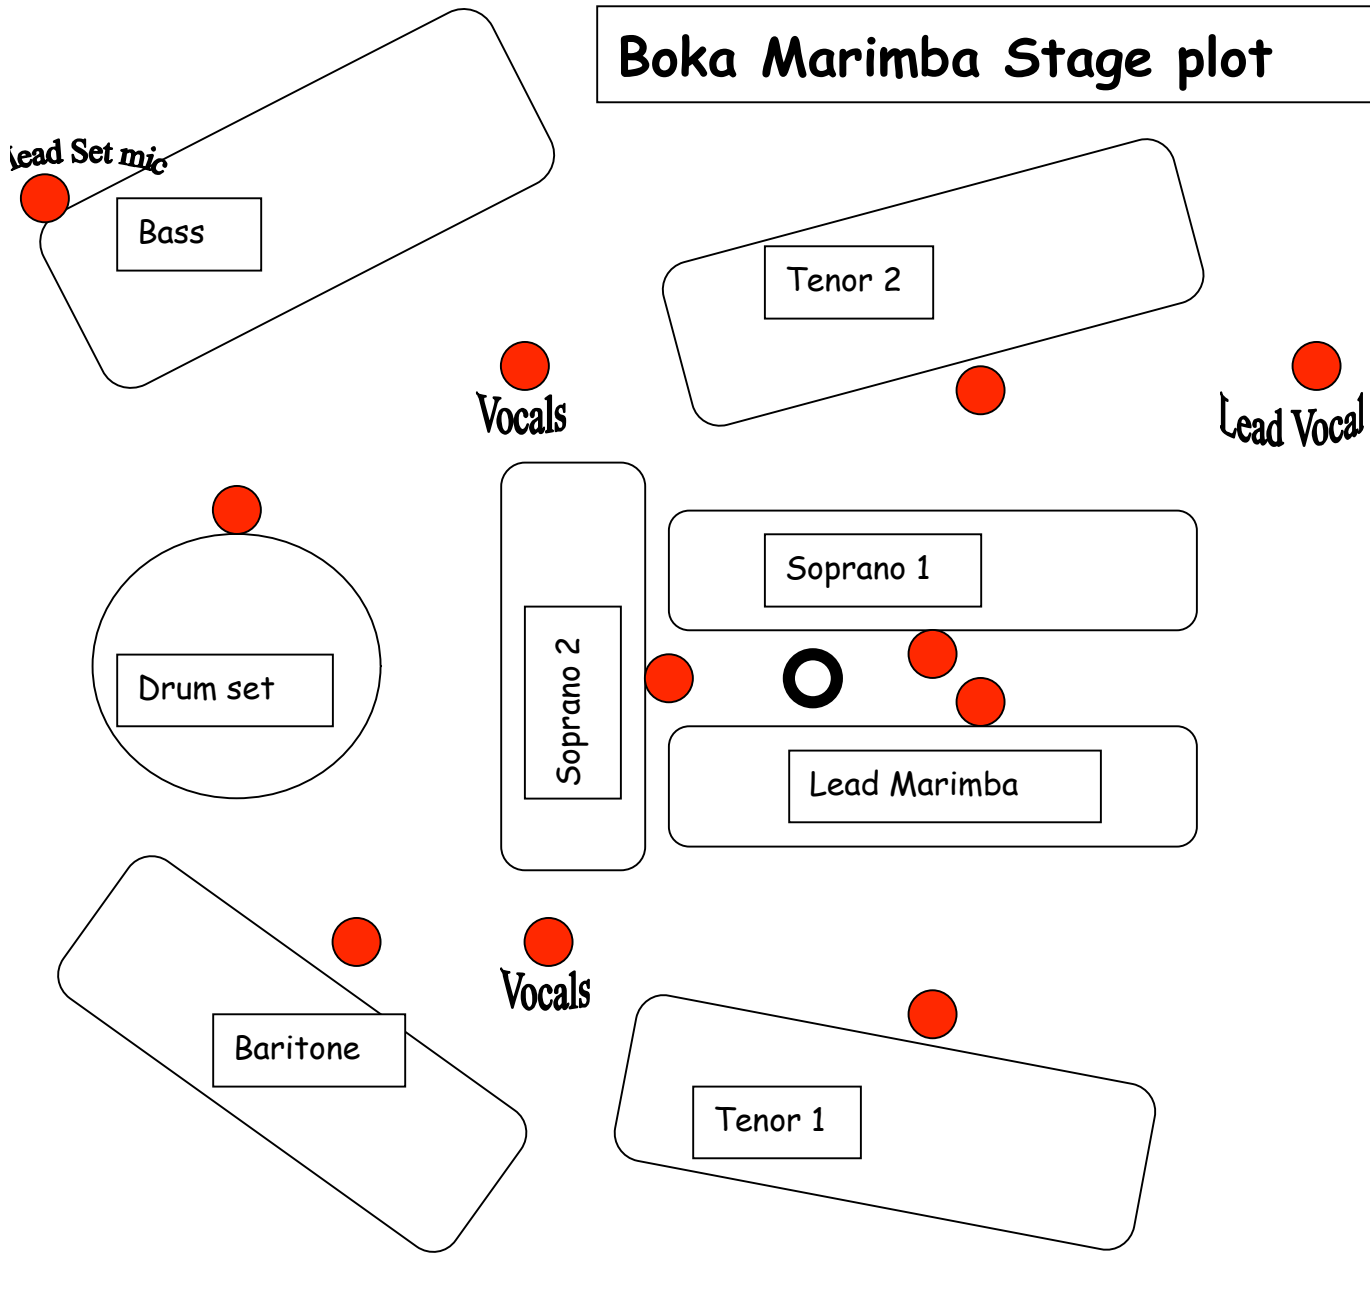

# Boka Marimba Stage plot

We provide head set mic. It needs phantom power.

If extra mics are available for instruments use them at your discretion. Emphasize mid-range on sopranos and tenors and full range on bass and baritone.

 Vocal mic

  $\frac{1}{4}$ " Cord for mbira pickup