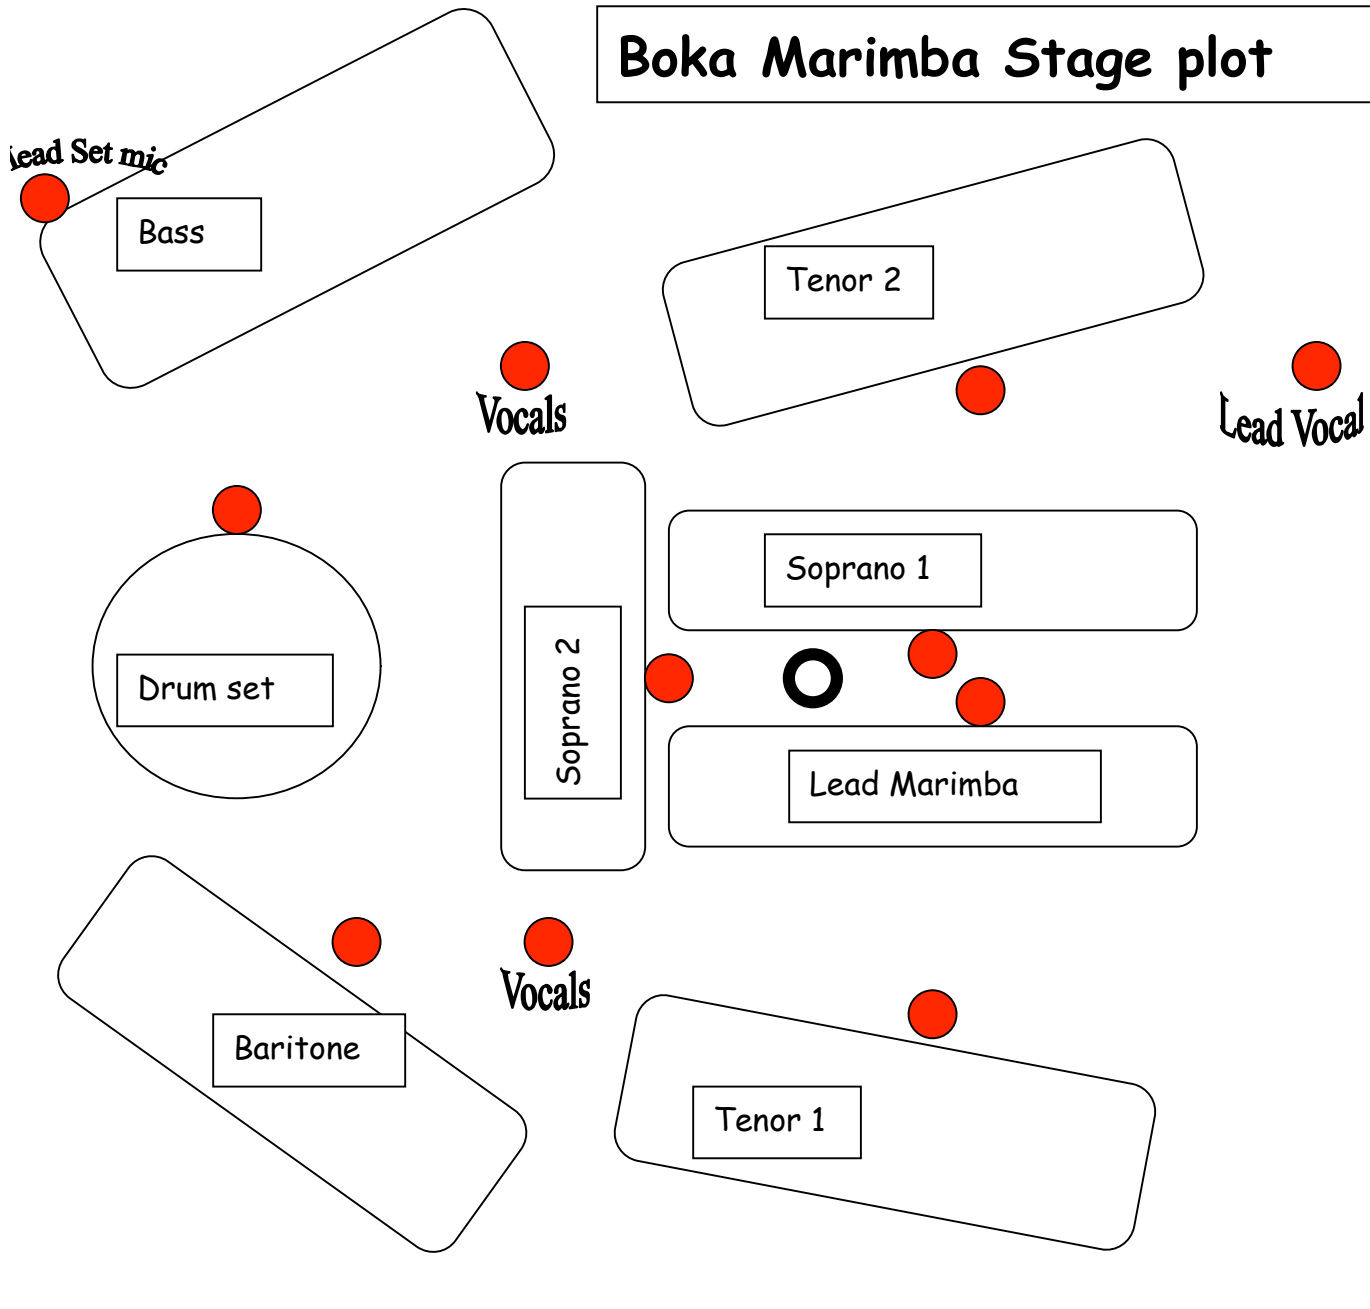

Boka Marimba Stage plot

S
T
A
G
E

F
R
O
N
T

We provide head set mic. It needs phantom power.

If extra mics are available for instruments use them at your discretion. Emphasize mid-range on sopranos and tenors and full range on bass and baritone.

 Vocal mic

 $\frac{1}{4}$ " Cord for mbira pickup